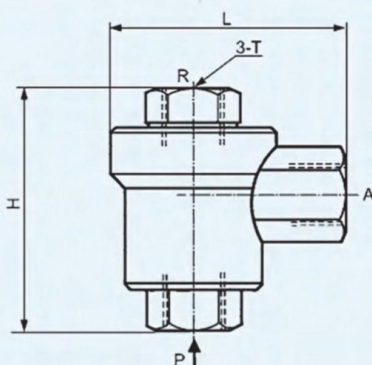

接口代码
Joint Code

06: G1/8" 08: G1/4"
10: G3/8" 15: G1/2"

图形符号 Graphic Symbol

电磁阀
Solenoid
Valve

规格 Specification

型号	Model	PQE-06	PQE-08	PQE-10	PQE-15
接口螺纹	Joint Thread	G1/8	G1/4	G3/8	G1/2
通径	Joint Pipe	6mm	6mm	8mm	15mm
流量	Flow	≥0.9m ³ /min	≥0.9m ³ /min	≥2.5m ³ /min	≥4.5m ³ /min
耐久(万次)	Timerate (Ten Thousand times)	≤200			
换向时间	Exchange time	≤0.03S	≤0.03S	≤0.04S	≤0.05S
工作压力	Working Pressure	0.05 ~ 1.2MPa			

尺寸表 Dimension Sheet

型号 Model	T	H	L
PQE-08	G1/4"	51	45
PQE-10	G3/8"	68	62
PQE-15	G1/2"	77	86