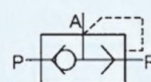

接口代码
Joint Code

06: G1/8" 08: G1/4"
10: G3/8" 15: G1/2"

图形符号 Graphic Symbol

电磁阀
Solenoid
Valve

规格 Specification

型号	Model	PQE-06	PQE-08	PQE-10	PQE-15
接口螺纹	Joint Thread	G1/8	G1/4	G3/8	G1/2
通径	Joint Pipe	6mm	6mm	8mm	15mm
流量	Flow	≥0.9m ³ /min	≥0.9m ³ /min	≥2.5m ³ /min	≥4.5m ³ /min
耐久(万次)	Timerate (Ten Thousand times)	≤200			
换向时间	Exchange time	≤0.03S	≤0.03S	≤0.04S	≤0.05S
工作压力	Working Pressure	0.05 ~ 1.2MPa			