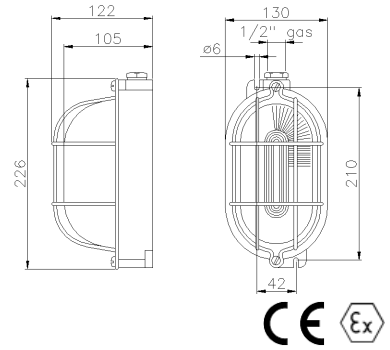

**SERIES RINO-Ex
FIXTURE**
CODE 831172EX

Datasheet

Specifications

Net Weight	1,208 G
Frequency	0/50/60Hz
Protection degree	IP65
Rated operating voltage	230V CA-CC
Manufacturing material	Aluminum alloy
Lamp power	MAX 28W
Lampholder type	E27
Dimensions	226X130 mm
Hole type	M20

Atex characteristics

ATEX application zone	Zona/Zone 22
Dust Atex execution	II 3D - Ex tc IIIC T85 °C Dc
Gas Atex execution	-

Reference Standards and Directives

Certification and approval marks	CE, EX
Directives	2011/65/EU (RoHS), 2012/19/EU (WEEE), 2014/34/EU (ATEX)
Reference Standards	EN 60598-1:2015/A1:2018, EN 60598-1:2015/AC:2017, EN 60079-31:2014, EN IEC 60079-0:2018, EN 60598-2-1:1989, EN 60598-1:2015, EN 60598-1:2015/AC:2015, EN IEC 63000:2018, EN 60598-1:2015/AC:2016

Equipment Included

The images are purely indicative. The indicated values of luminous flux and declared power have tolerances of +/- 7%. Palazzoli reserves the right to make changes without notice.