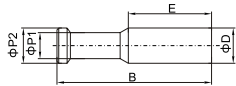

Metric Size-R(PT,BSPT)Thread Fittings

Metric Size-R(PT,BSPT)Thread Fittings

PP

Plug

Model	ΦD	E	ΦD2	B	ΦP
PP04	4	15	5	28	3
PP06	6	17	7	33	3
PP08	8	18	9	37	4
PP10	10	21	11	42	5
PP12	12	23	13	44	6

PM

Bulkhead Union

Model	ΦD	B	E	R	H
PM04	4	30	8	M12X1	14
PM06	6	33	10	M14X1	17
PM08	8	36.8	12	M16X1	19
PM10	10	44.5	15	M20X1	24
PM12	12	46	16	M22X1	27