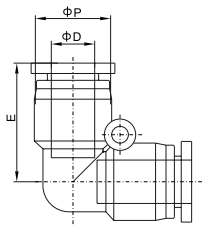

Metric Size-R(PT,BSPT)Thread Fittings

Metric Size-R(PT,BSPT)Thread Fittings

PV

Union Elbow

Model	ΦD	E	ΦP
PV04	4	18	11
PV06	6	19	13.4
PV08	8	23	15
PV10	10	27.5	18.8
PV12	12	29.5	21
PV16	16	31.5	26

PVG

Union Elbow Reducer

Model	ΦD1	ΦD2	E	ΦP
PVG06-04	6	4	19	13.4
PVG08-04	8	4	23	15
PVG08-06	8	6	23	15
PVG10-06	10	6	27.5	18.8
PVG10-08	10	8	27.5	18.8
PVG12-08	12	8	29.5	21
PVG12-10	12	10	29.5	21