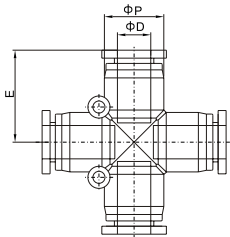

Metric Size-R(PT,BSPT)Thread Fittings

Metric Size-R(PT,BSPT)Thread Fittings

PZA

Union Cross

Model	ΦD	E	ΦP
PZA04	4	17.5	11
PZA06	6	19.2	13.4
PZA08	8	22.5	15
PZA10	10	28	18.8
PZA12	12	30	21

PK

Union Branch

Model	ΦD	B	E	F	ΦP
PK04	4	57	19	35.8	13.4
PK06	6	64	20.2	42.8	15
PK08	8	80.6	23.8	49.6	18.8
PK10	10	96	29	59.6	21